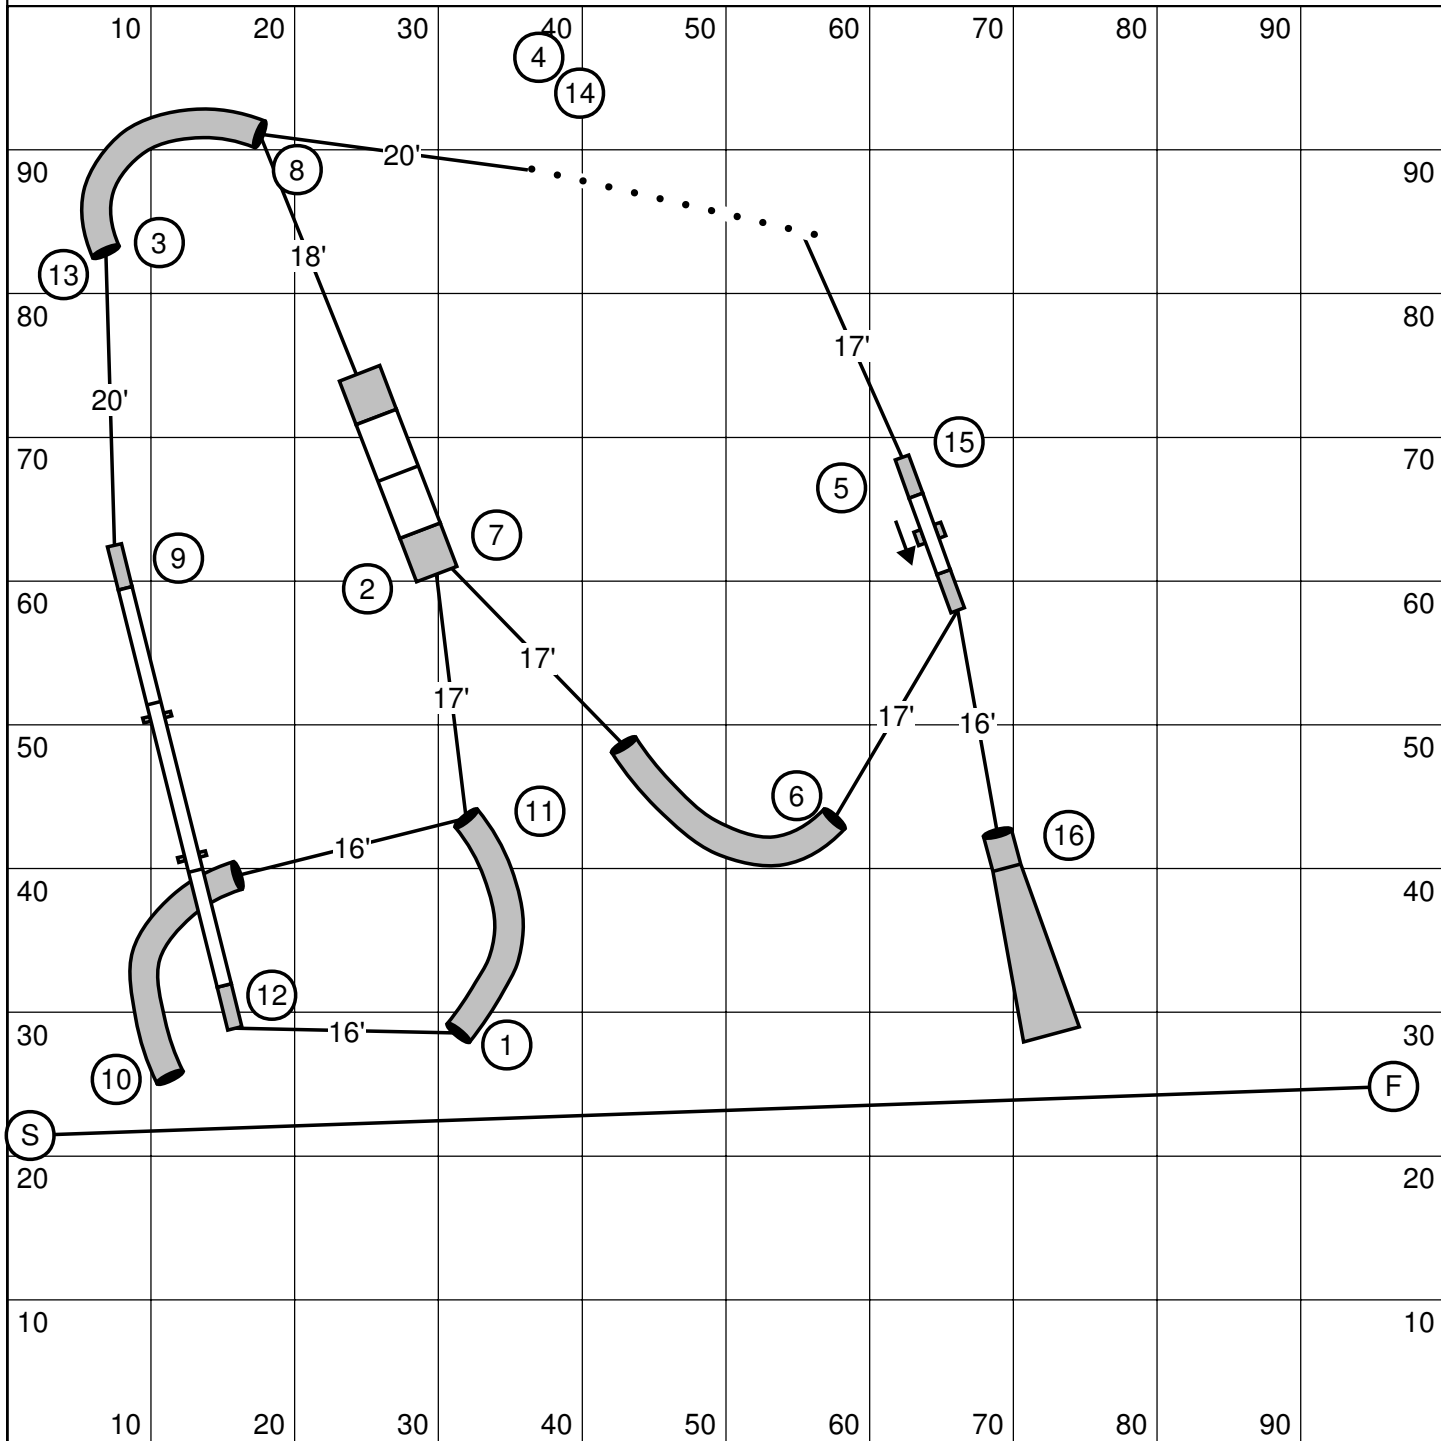

BC/YUKON 2007 REGIONALS

Warm up game: TOUCH N GO WITH WEAVES

JUDGES

am - B Vanderheide

pm - L Prefontaine

approx 186 yds open @3yds=62 sec
 vets 62x1.2= 74 sec
 MCT 74x1.5=111sec